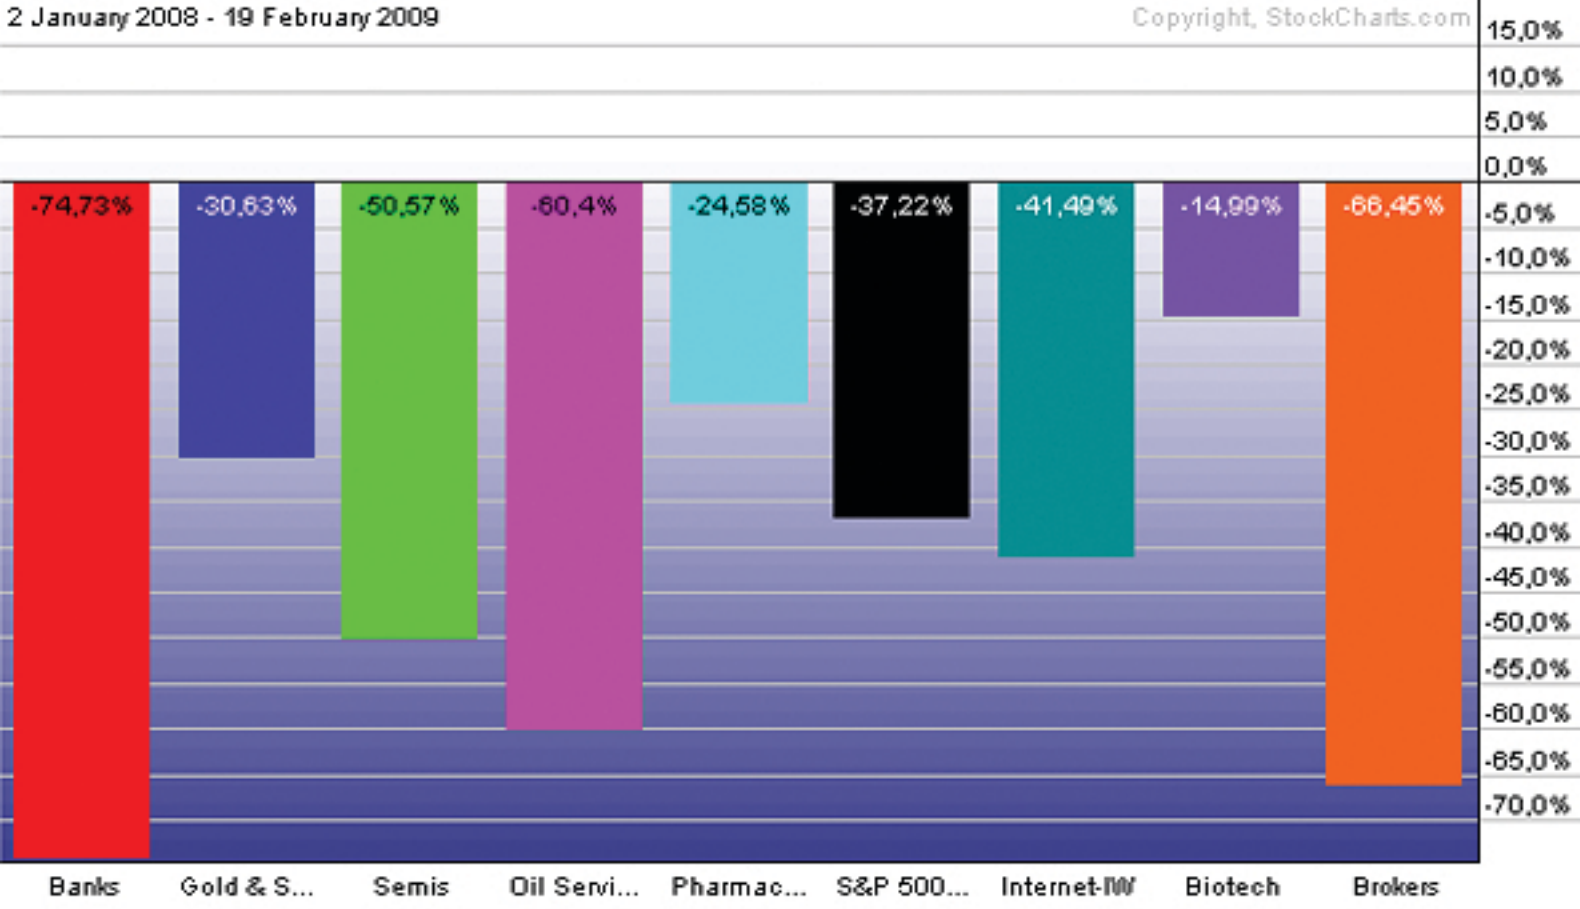

2 January 2008 - 19 February 2009

Copyright, StockCharts.com

Sector Rotation Model:

Legend: Market Cycle | Economic Cycle